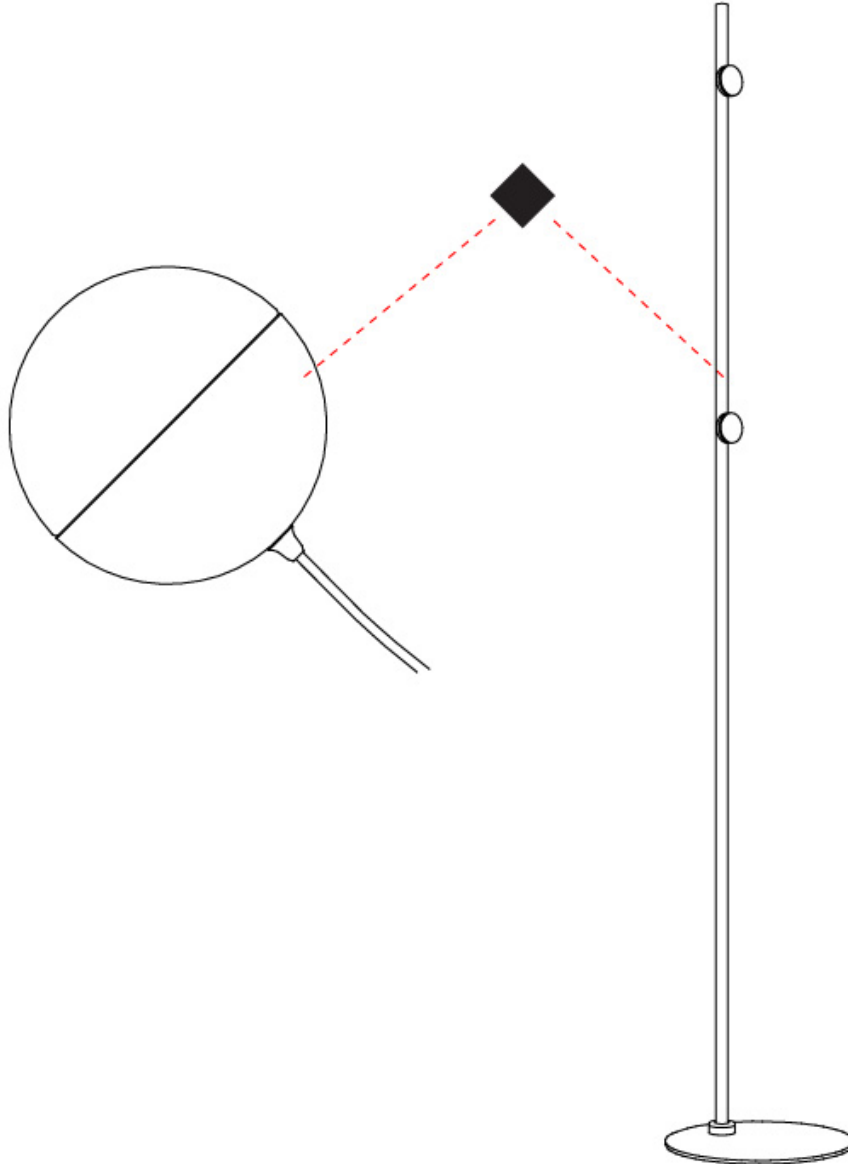

HALF 2 PORTABLE

D94038-

PROJECT _____

TYPE _____

SPECIFIER _____

QUANTITY _____

DATE _____

D