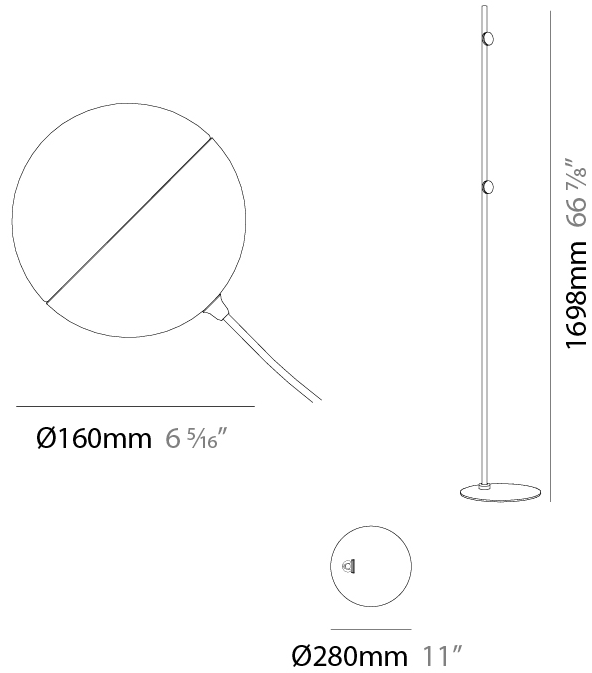

PROJECT	_____
TYPE	_____
SPECIFIER	_____
QUANTITY	_____
DATE	_____

HALF 2 PORTABLE

D94038-	-
base number	Finish Options
	Finish Options

1. To build a product code in our configurator select the specify button on the base model # product page
2. To build a manual product code on this datasheet choose from the options listed below in blue font and add the suffix to the base model #

GENERAL

Series: Half
Subseries: Half 2
Brand: Milan
Division: Design
Mounting Type: Portable
Mounting Location: Floor
Subcategory: Ambient

PHYSICAL

Shape: Sphere
Diameter (mm): 280
Diameter (in): 11
Height (mm): 1698
Height (in): 66 ⁷/₈
Light Distribution: Omnidirectional
Diffuser: Satin Opal Acid-Etched Blown Glass
Fixture Finish: MBK / MNK
Holder Finish: MBK / MNK
Fixture Material: Stamped Steel
Cable Details: 3000mm Black Electrical Wire
Upon Request: Bolt Down

ELECTRICAL

Number of Lamps: 2
Lamp Type: LED Retrofit
Lamp Shape: A19
Bulb Included: Bulb Not Included
Max. Wattage Per Lamp (W): 5.5
Lamp Base: E26
Input Voltage (V): 120
Upon Request: 277Vac / GU24

LED

OPTICAL

RATINGS AND CERTIFICATIONS

Certified By: Certified for North American Standards
IP rating: IP20