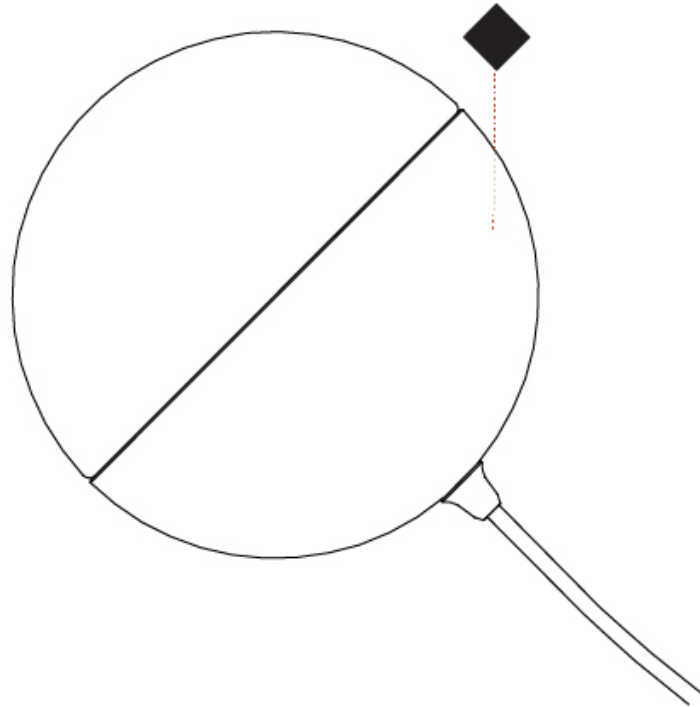

#### PHYSICAL

Shape: Sphere \_\_\_\_\_  
 Diameter (mm): 320 \_\_\_\_\_  
 Diameter (in): 12 5/8 \_\_\_\_\_  
 Height (mm): 160 \_\_\_\_\_  
 Height (in): 6 5/16 \_\_\_\_\_  
 Light Distribution: Omnidirectional \_\_\_\_\_  
 Diffuser: Satin Opal Acid-Etched Blown Glass \_\_\_\_\_  
 Fixture Finish: MBK / MNK \_\_\_\_\_  
 Fixture Material: Stamped Steel \_\_\_\_\_  
 Cable Details: 3000mm Black Electrical Wire \_\_\_\_\_

## HALF 2 SURFACE

D93237-

PROJECT

TYPE

SPECIFIER

QUANTITY

DATE

D